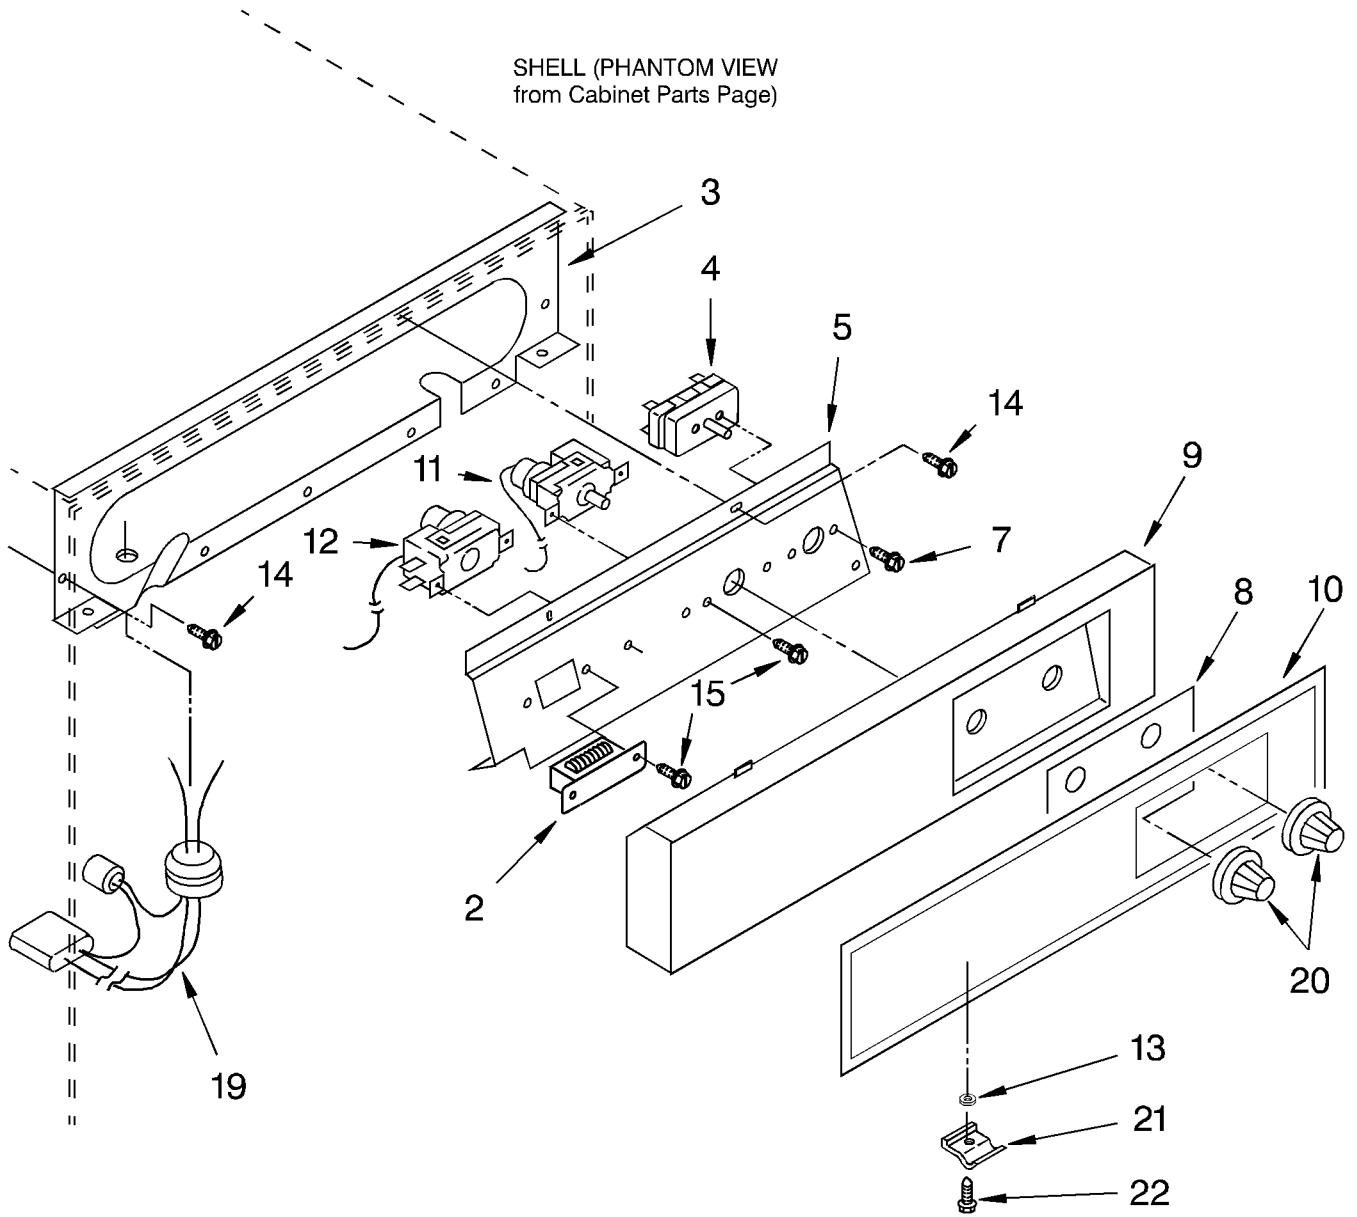

# EVAPORATOR, ICE CUTTER GRID AND WATER PARTS

For Model: KUIS185EBL0

1	759296	Valve, Complete Water
2	585856	Tube, Plastic
3	758597	Plug (2)
4	1129798	Dispenser, Water
5	2180809	Evaporator
6	2174726	Spacer, Adjustable (Side)
7	2174724	Spacer, Adjustable (Front)
8	759213	Tube, Water Fill
9	489049	Screw 10-12 x 1/2
10	756564	Bracket, Grid Mounting (2)
11	489013	Washer, Plain
12	489443	Screw
13	585853	Shelf, Water Pan
15	759109	Hose, Overflow
16	596037	Screw, 10-32 x 1/2
17	2174725	Spacer, Fixed (Rear)
18	2174727	Spacer, Fixed (Side)
19	2174750	Harness, Grid
20	587662	Clamp
21	681676	Nut, Wing
22	841707	Insert
23	627018	Nut & Sleeve Assembly
24	758488	Harness, Light
25	758490	Bracket, Lamp
26	681611	Thumbscrew
27	745362	Bulb
28	2174752	Grid Assembly (Complete)
29	758489	Shield, Light
37	681245	Washer
38	2165477	Adapter
39	2174754	Wire, Grid Cutter
41	593171	Panel, Grid
42	681534	Thumbscrew, 10-32 x 5/8
43	756659	Pan
44	681419	Thumbscrew, 10 x 1/2
45	759043	Stopper, Water Pan

# PUMP PARTS

For Model: KUIS185EBL0

2	756124	Cover, Plug
3	681391	Screw, 8-18 x 3/4
4	583155	Housing, Motor
5	587096	Blade, Fan
6	1127834	Motor, Pump
7	583424	Washer
8	756122	Bracket, Pump
9	596016	Grommet (2)
10	593229	Sleeve
11	681390	Screw, 8-32 x 3/8
12	756782	Pump, Water (Complete)
13	583518	Pump
14	583426	Impeller (Includes Retaining Ring 15)
15	681301	Ring, Retainer

# ESCUTCHEON AND CONTROL COMPONENTS

For Model: KUIS185EBL0

SHELL (PHANTOM VIEW  
from Cabinet Parts Page)

2	2165483	Transformer
3	2165530	Escutcheon, Panel
4	2172893	Switch, Service
5	2172846	Bracket, Control
7	595005	Screw, 8-32 x 1/4
8	2175680	Decal, Control Panel
9	2175678	Escutcheon
10	2175679	Decal, Escutcheon
11	759308	Thermostat, Evaporator
12	759309	Thermostat, Bin Control
13	681245	Washer
14	487909	Screw #8 x 1/2
15	681036	Screw
19	758567	Harness, Grid
20	2175681	Knob
21	759007	Latch
22	680964	Screw, 8-32 x 1/2